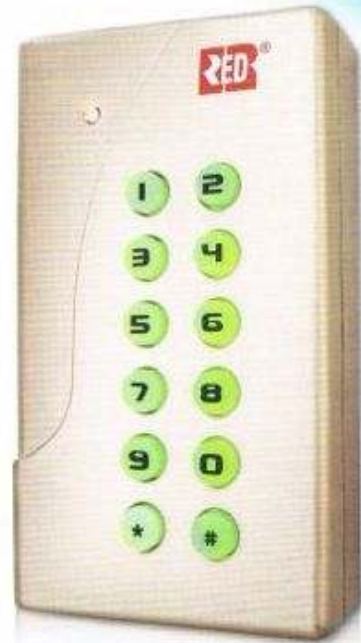

Highest Protection

G-PRO: RA-610

SINGLE DOOR SYSTEM
WITH SECURITY CODE

Size: 6.3cm (W) x 11.8cm (H) x 3.0cm (D)
Weight: ±80g

- ✓ Total 1,000 Cards / ID Storage
- ✓ 2x6 keys with yellow green backlight
- ✓ Dimming Effect Back Light
- ✓ Bi-color LED Indicator
- ✓ Buzzer Audio Indicator
- ✓ Built-in short circuit protection
- ✓ 2 pcs Design ~ Keypad + I/O board for better security
- ✓ I/O board is protected using 16-bits communication key
- ✓ Built-in 125 KHz EM reader
- ✓ Out reader capable
- ✓ Support reader format: ABA Track II & Wiegand-26 bits
- ✓ Multiple Access Mode:
 - ID only, Card only, ID/Card, ID+Pin, Card+Pin, ID/Card + Pin

RA-610 STANDALONE CONFIGURATION