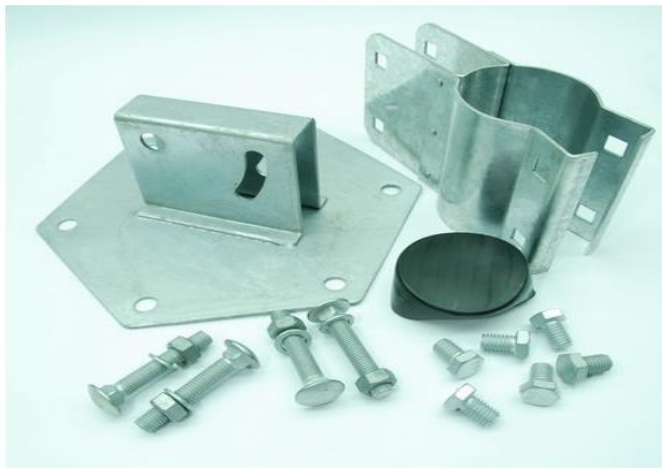

40 inches Outdoor Convex Mirror Polycarbonate

GALVANIZED BACKBOARD—PVC TRIM SERIES

ITEM NO.: PG-60 / 76 / 80 / 100

MIRROR MATERIAL: HIGH IMPACT PC (POLYCARBONATE)

MIRROR SIZE: ϕ 600mm / ϕ 760mm / ϕ 800mm / ϕ 1000mm

CONVEX RADIUS: R1300 / R1800 / R1800 / R2800

BACKBOARD MATERIAL: GALVANIZED STEEL

MOUNTING METHOD:

POLE MOUNT ϕ 2.5"(76mm) / WALL MOUNT